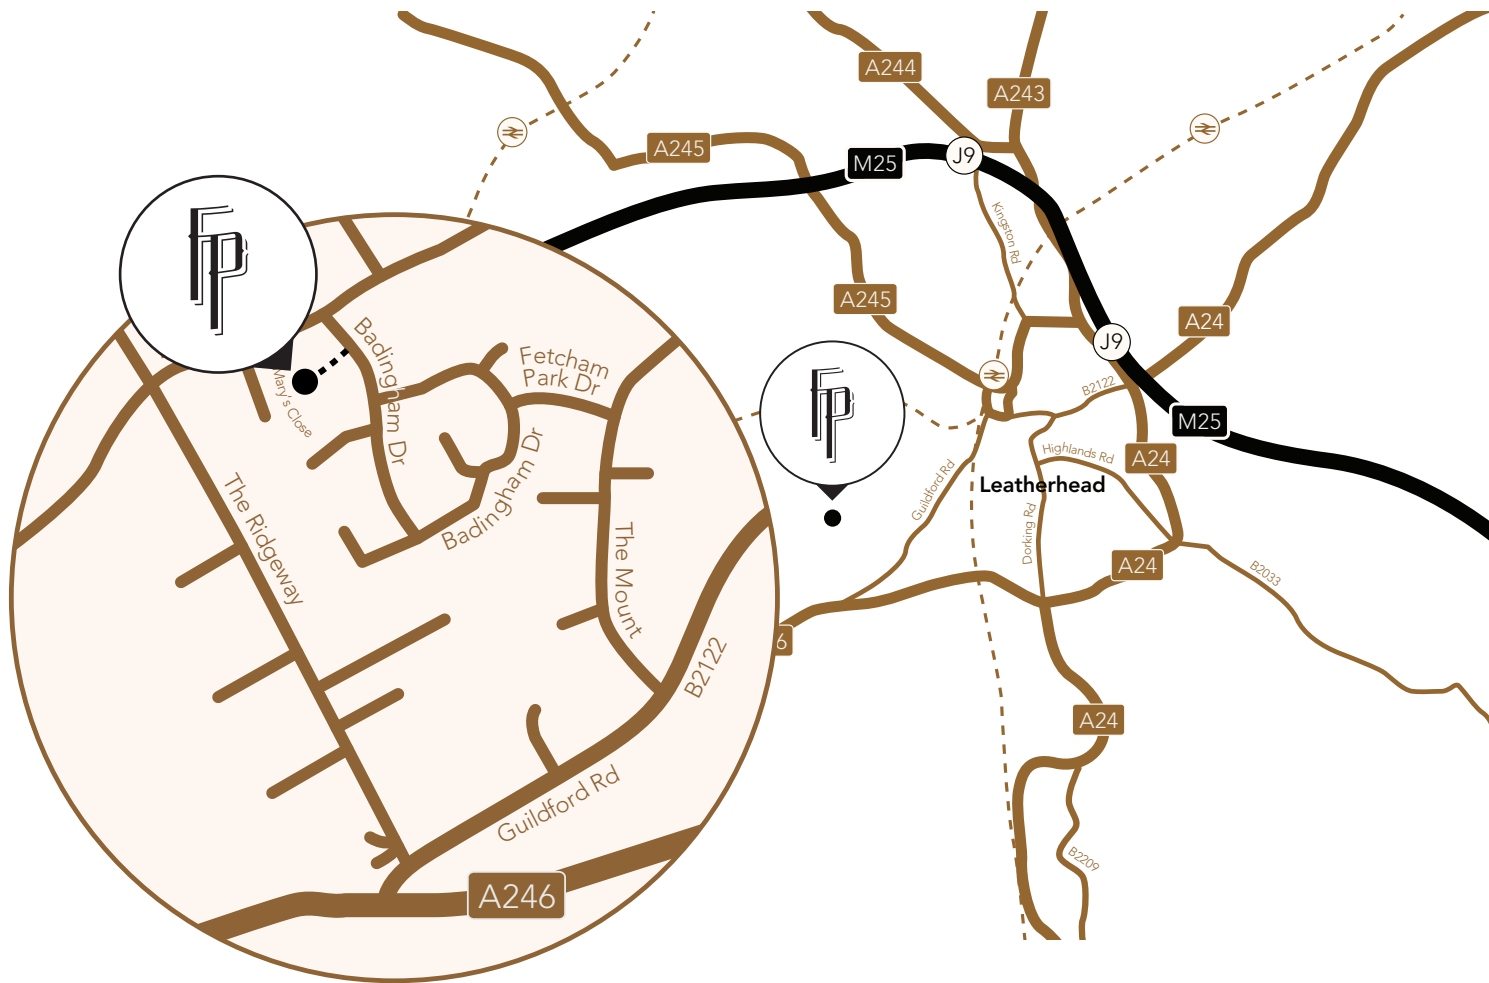

EST. 1705

FETCHAM PARK

PARK

Directions

Fetcham Park, Lower Road,
Fetcham, Leatherhead,
Surrey, KT22 9HD

The house is 10 minutes from
Junction 9 on the M25 and 5
minutes from Leatherhead train
station (mainline to London).

Please note:

The entrance to Fetcham Park
is via Badingham Drive.

The Sat Nav reference is
KT22 9ES and the gates are
immediately on your right
as you turn off Lower Road.
Visitor parking is available
in the grounds.